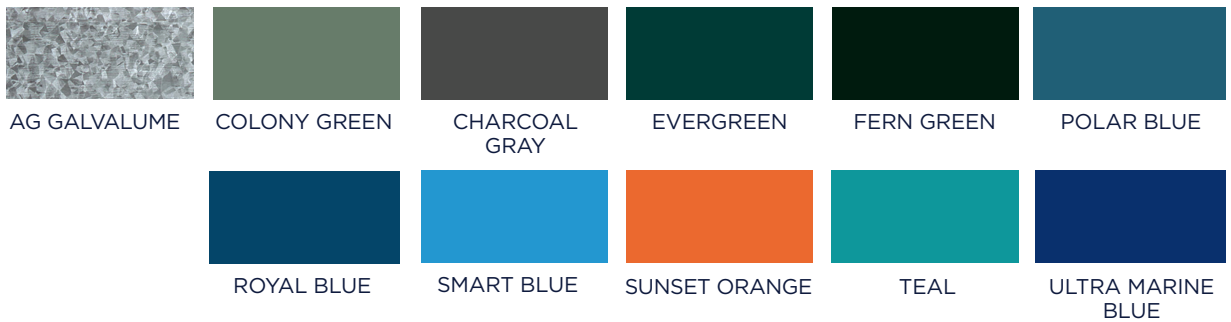

STANDARD COLORS

SPECIALTY COLORS (TIER 1)

PRICING TIERS
An upcharge will be applied to all specialty door colors on all door models.

SPECIALTY COLORS (TIER 2)

SPECIALTY COLORS (TIER 3)

SPECIALTY COLORS (TIER 4)

PLEASE NOTE: All color images are provided to assist in branding and marketing processes, and are not a guarantee of exact color match. For actual paint matching codes for the Home Depot, please reference the specific color chart on the Janus website.