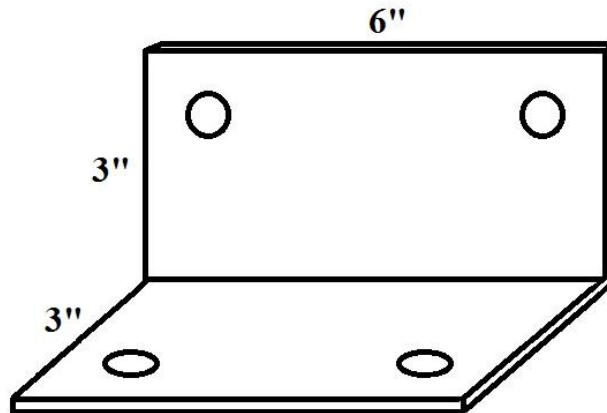

3 x 3 Purlin Clip

Dimensions	Length	Thickness	Finish
3" x 3" x 6"	N/A	11 Gauge	Primed
3" x 3" x 6"	N/A	3/8" Thick	Primed

3 x 6 ½ Purlin Clip

Dimensions	Length	Thickness	Finish
3" x 6 1/2" x 6"	N/A	11 Gauge	Primed