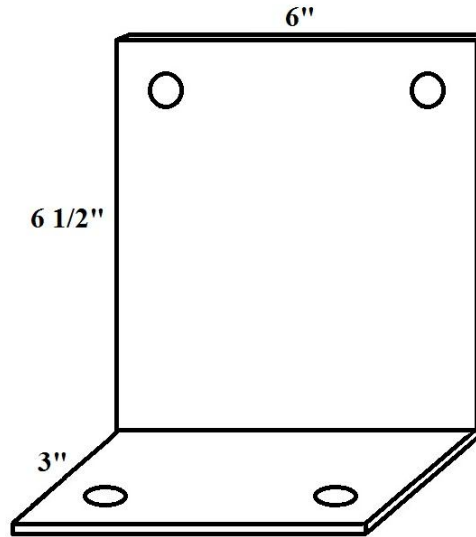

3 x 3 Purlin Clip

Dimensions	Length	Thickness	Finish
3" x 3" x 6"	N/A	11 Gauge	Primed
3" x 3" x 6"	N/A	3/8" Thick	Primed

3 x 6 ½ Purlin Clip

Dimensions	Length	Thickness	Finish
3" x 6 1/2" x 6"	N/A	11 Gauge	Primed