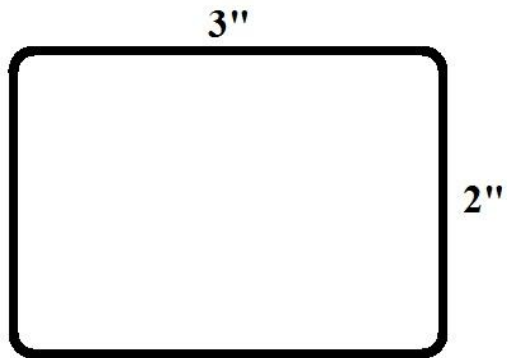

# 2 1/4 x 2 1/4 Square tubing

Dimensions	Length	Thickness	Finish
2 1/4" x 2 1/4"	20'	14 Gauge	Galvanized

## 2 1/2 x 2 1/2 Square tubing

Dimensions	Length	Thickness	Finish
2 1/2" x 2 1/2"	20'	14 Gauge	Galvanized

## 2 x 3 Rectangular tubing

Dimensions	Length	Thickness	Finish
2" x 3"	20'	14 Gauge	Galvanized