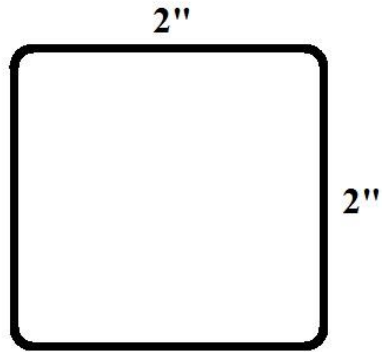

# 2 x 2 Square tubing

Dimensions	Length	Thickness	Finish
2" x 2"	20'	14 Gauge	Galvanized

# 2 1/4 x 2 1/4 Square tubing

Dimensions	Length	Thickness	Finish
2 1/4" x 2 1/4"	20'	14 Gauge	Galvanized

## 2 1/2 x 2 1/2 Square tubing

Dimensions	Length	Thickness	Finish
2 1/2" x 2 1/2"	20'	14 Gauge	Galvanized

## 2 x 3 Rectangular tubing

Dimensions	Length	Thickness	Finish
2" x 3"	20'	14 Gauge	Galvanized