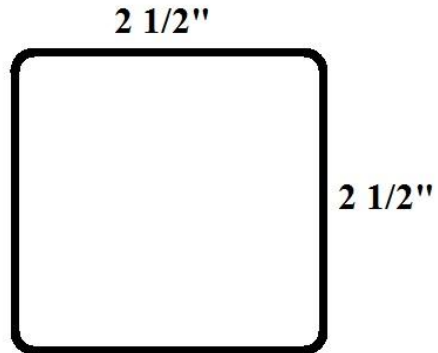

# 2 x 2 Square tubing

Dimensions	Length	Thickness	Finish
2" x 2"	20'	14 Gauge	Galvanized

# 2 1/4 x 2 1/4 Square tubing

Dimensions	Length	Thickness	Finish
2 1/4" x 2 1/4"	20'	14 Gauge	Galvanized

## 2 1/2 x 2 1/2 Square tubing

Dimensions	Length	Thickness	Finish
2 1/2" x 2 1/2"	20'	14 Gauge	Galvanized

## 2 x 3 Rectangular tubing

Dimensions	Length	Thickness	Finish
2" x 3"	20'	14 Gauge	Galvanized