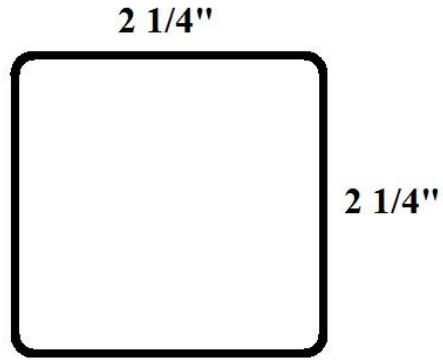

# 2 x 2 Square tubing

Dimensions	Length	Thickness	Finish
2" x 2"	20'	14 Gauge	Galvanized

# 2 1/4 x 2 1/4 Square tubing

Dimensions	Length	Thickness	Finish
2 1/4" x 2 1/4"	20'	14 Gauge	Galvanized

## 2 1/2 x 2 1/2 Square tubing

Dimensions	Length	Thickness	Finish
2 1/2" x 2 1/2"	20'	14 Gauge	Galvanized

## 2 x 3 Rectangular tubing

Dimensions	Length	Thickness	Finish
2" x 3"	20'	14 Gauge	Galvanized