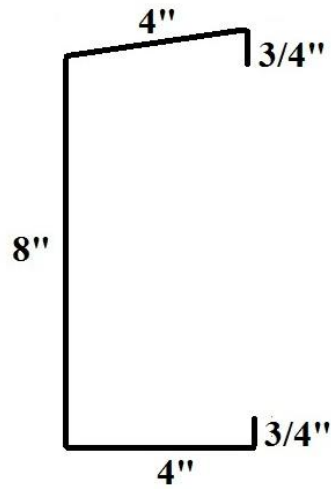

Eave Strut

| Dimensions | Length | Thickness | Finish |
|--------------|--------|-----------|--------|
| 4" x 8" x 4" | 20' | 14 Gauge | Primed |
| 4" x 8" x 4" | 25' | 14 Gauge | Primed |