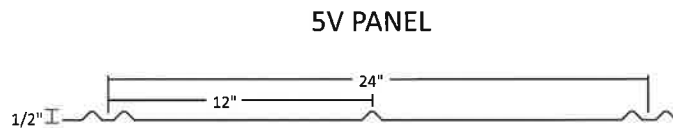

WeatherXL

valspar