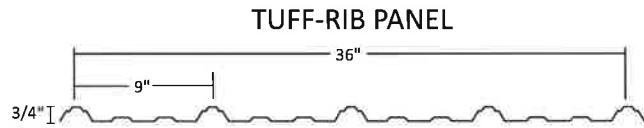

WeatherXL

valspar