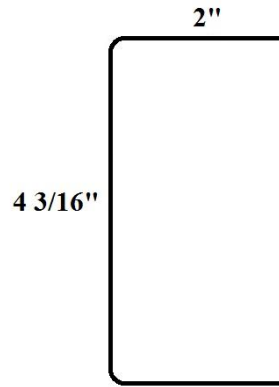

4" Receiver Channel

Dimensions	Length	Thickness	Finish
2" x 4 3/16" x 2"	20'	14 Gauge	Primed

8" Receiver Channel

Dimensions	Length	Thickness	Finish
3" x 8 3/16" x 3"	20'	14 Gauge	Primed